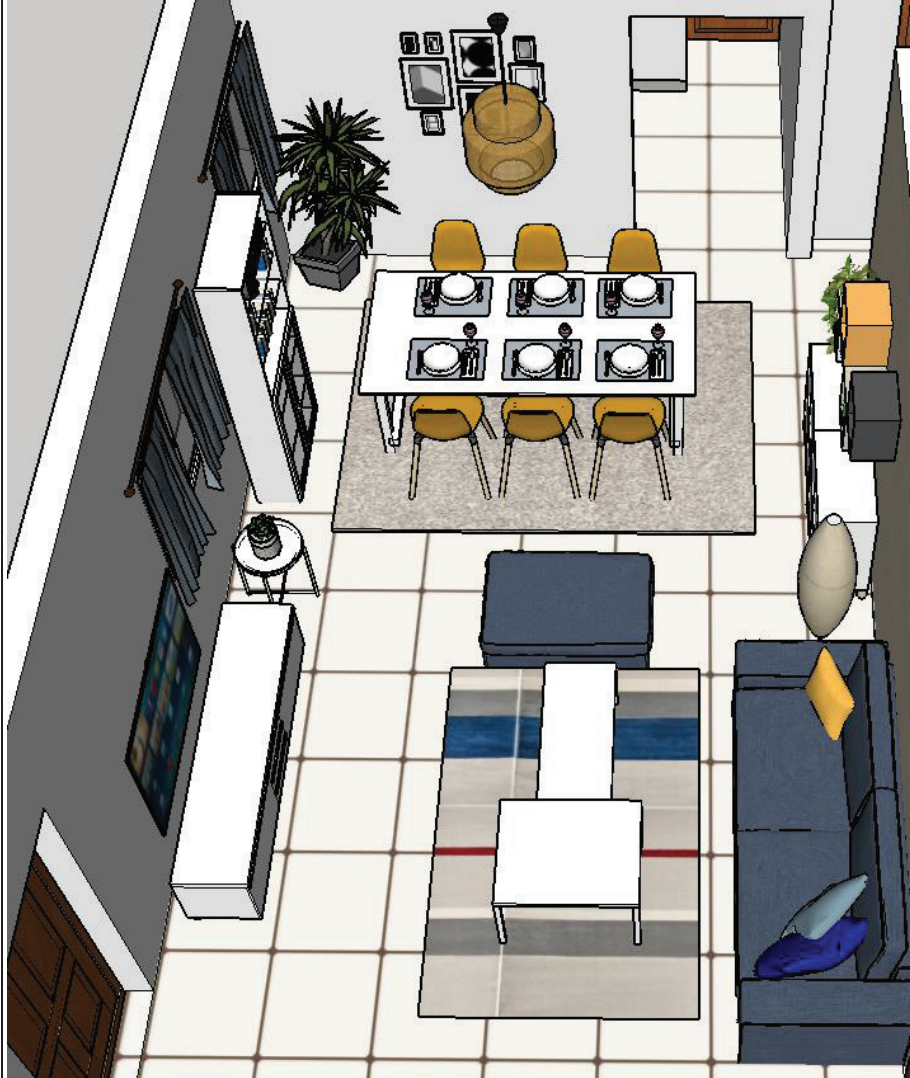

3D overview of FLAT-3BHK

3D visualization Living Room and Dining Room

Product collage of Living Room

KIVIK Three-seat sofa, Hillared dark blue
791.937.55

VITTSJÖ Nest of tables, set of 2,
white, glass, 90x50 cm
603.034.43