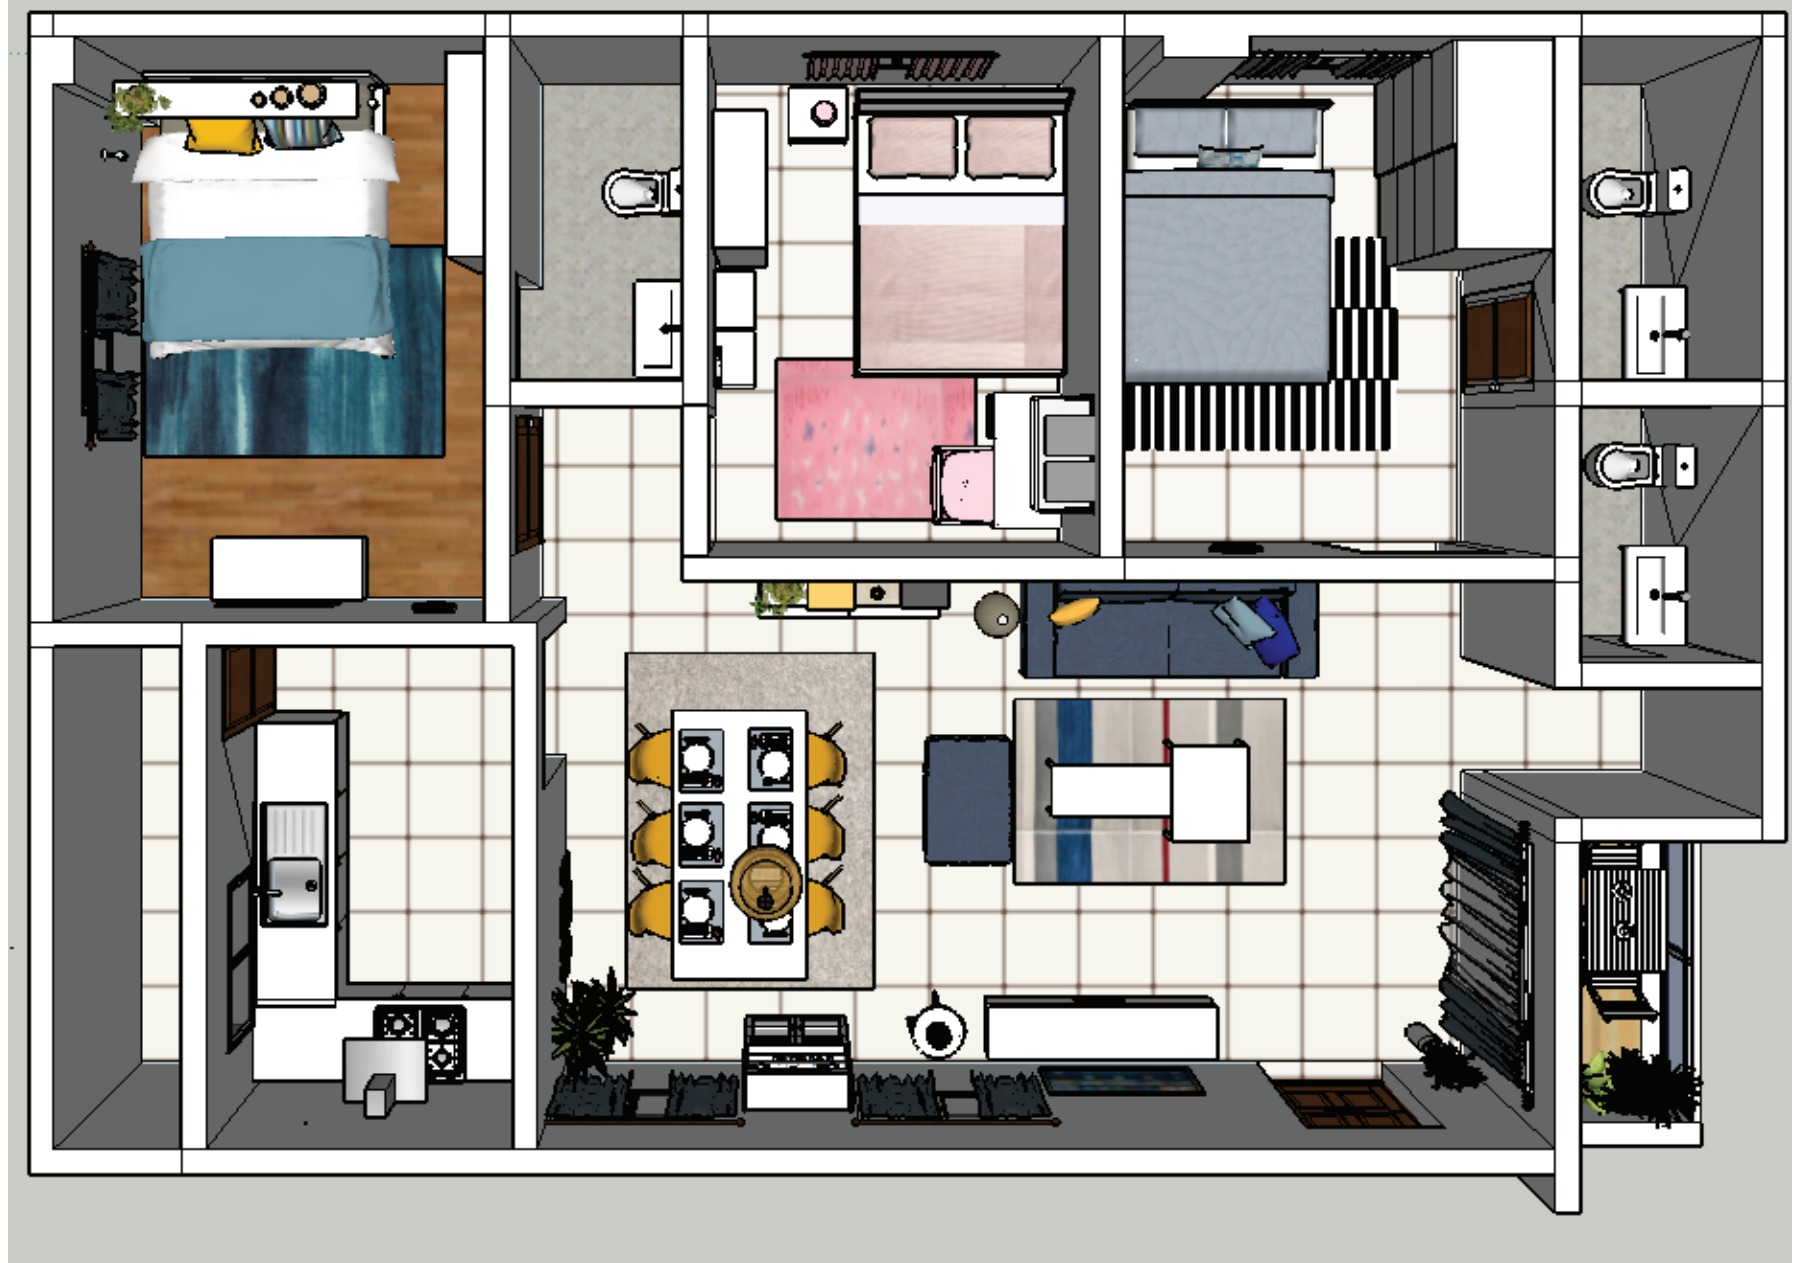

2D overview of
FLAT-3BHK