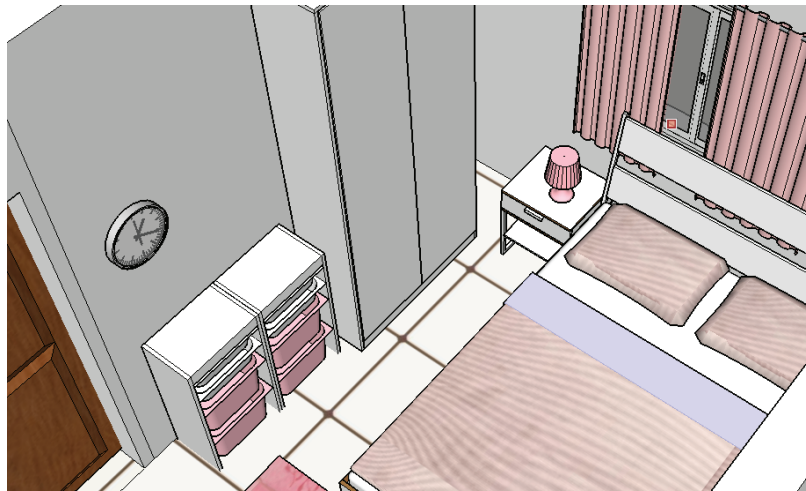

3D visualization
Kids Bedroom