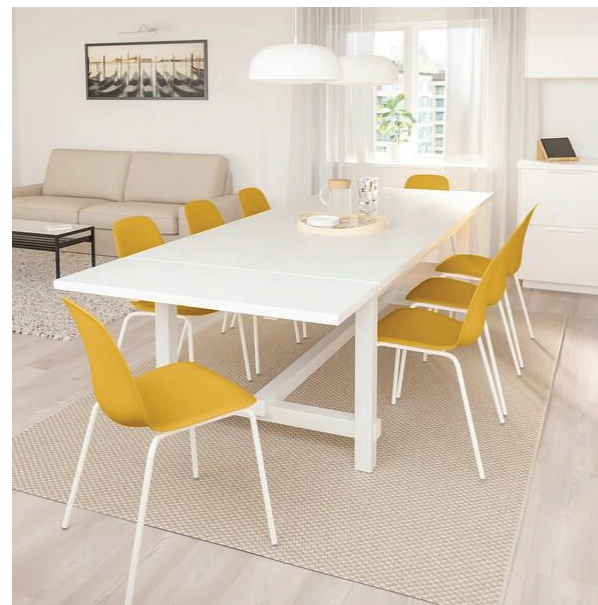

3D overview of FLAT-3BHK

3D visualization Living Room and Dining Room

Product collage of Living Room

KIVIK Three-seat sofa, Hillared dark blue
791.937.55

VITTSJÖ Nest of tables, set of 2,
white, glass, 90x50 cm
603.034.43

KIVIK Footstool with storage, Hillared dark blue
491.937.14

BESTÅ TV bench, white,
Notviken blue, 180x42x39 cm

**Product collage of
Living Room**

GLADOM Tray table, white, 45x53 cm
503.378.20

LILLEVORDE Rug, low pile, grey, multicolour,
133x195 cm
704.526.87

SOLLEFTEÅ Floor lamp, oval
beige
003.149.15

**Product
collage Dining
room**

NORDVIKEN / LEIFARNE Table and 6 chairs,
white, dark yellow white, 210/289x105 cm
293.047.70

BILLY Bookcase with panel/glass doors,
white, 8x30x202 cm
492.817.77