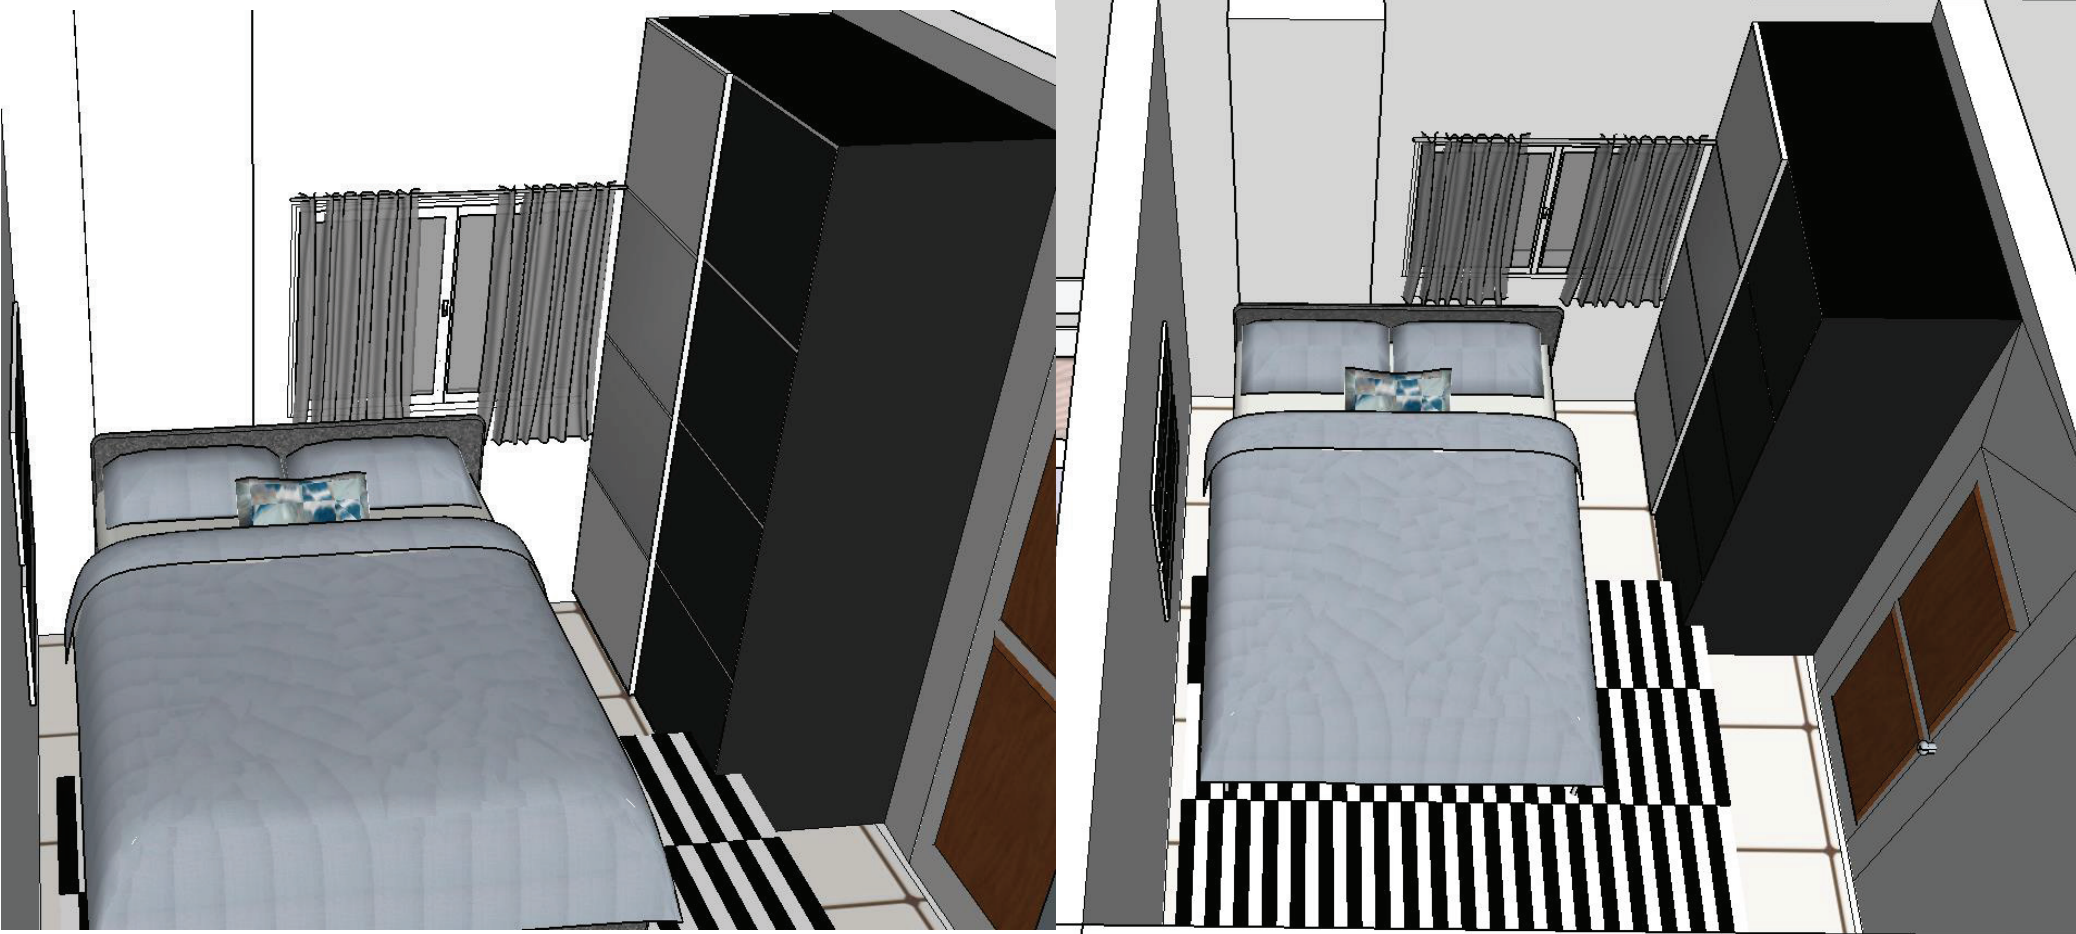

3D visualization
Guest Bedroom